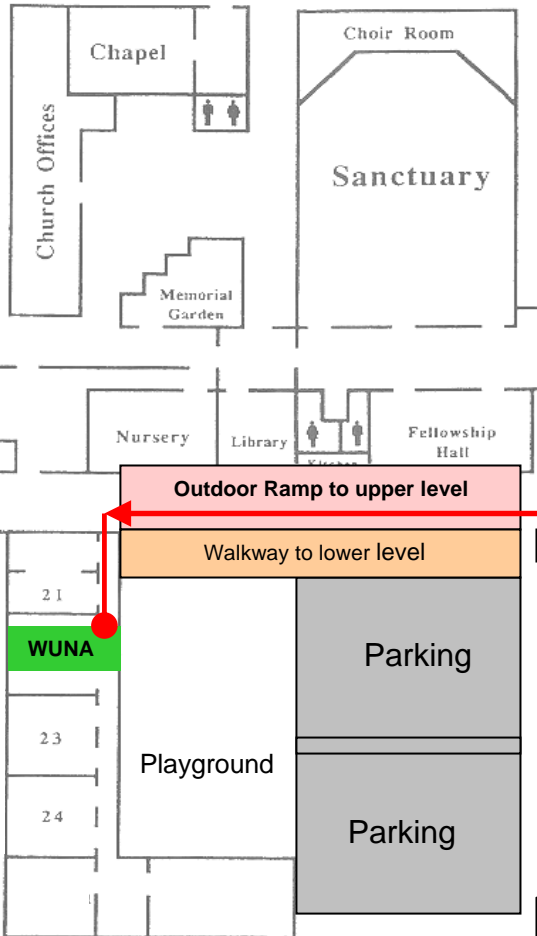

University Boulevard

University Boulevard

Trinity Presbyterian Church

Parking

WUNA meetings are in **Room 22** of the education wing. Use the **outdoor ramp to the upper level** as indicated. **Please do not enter the main part of the church.**