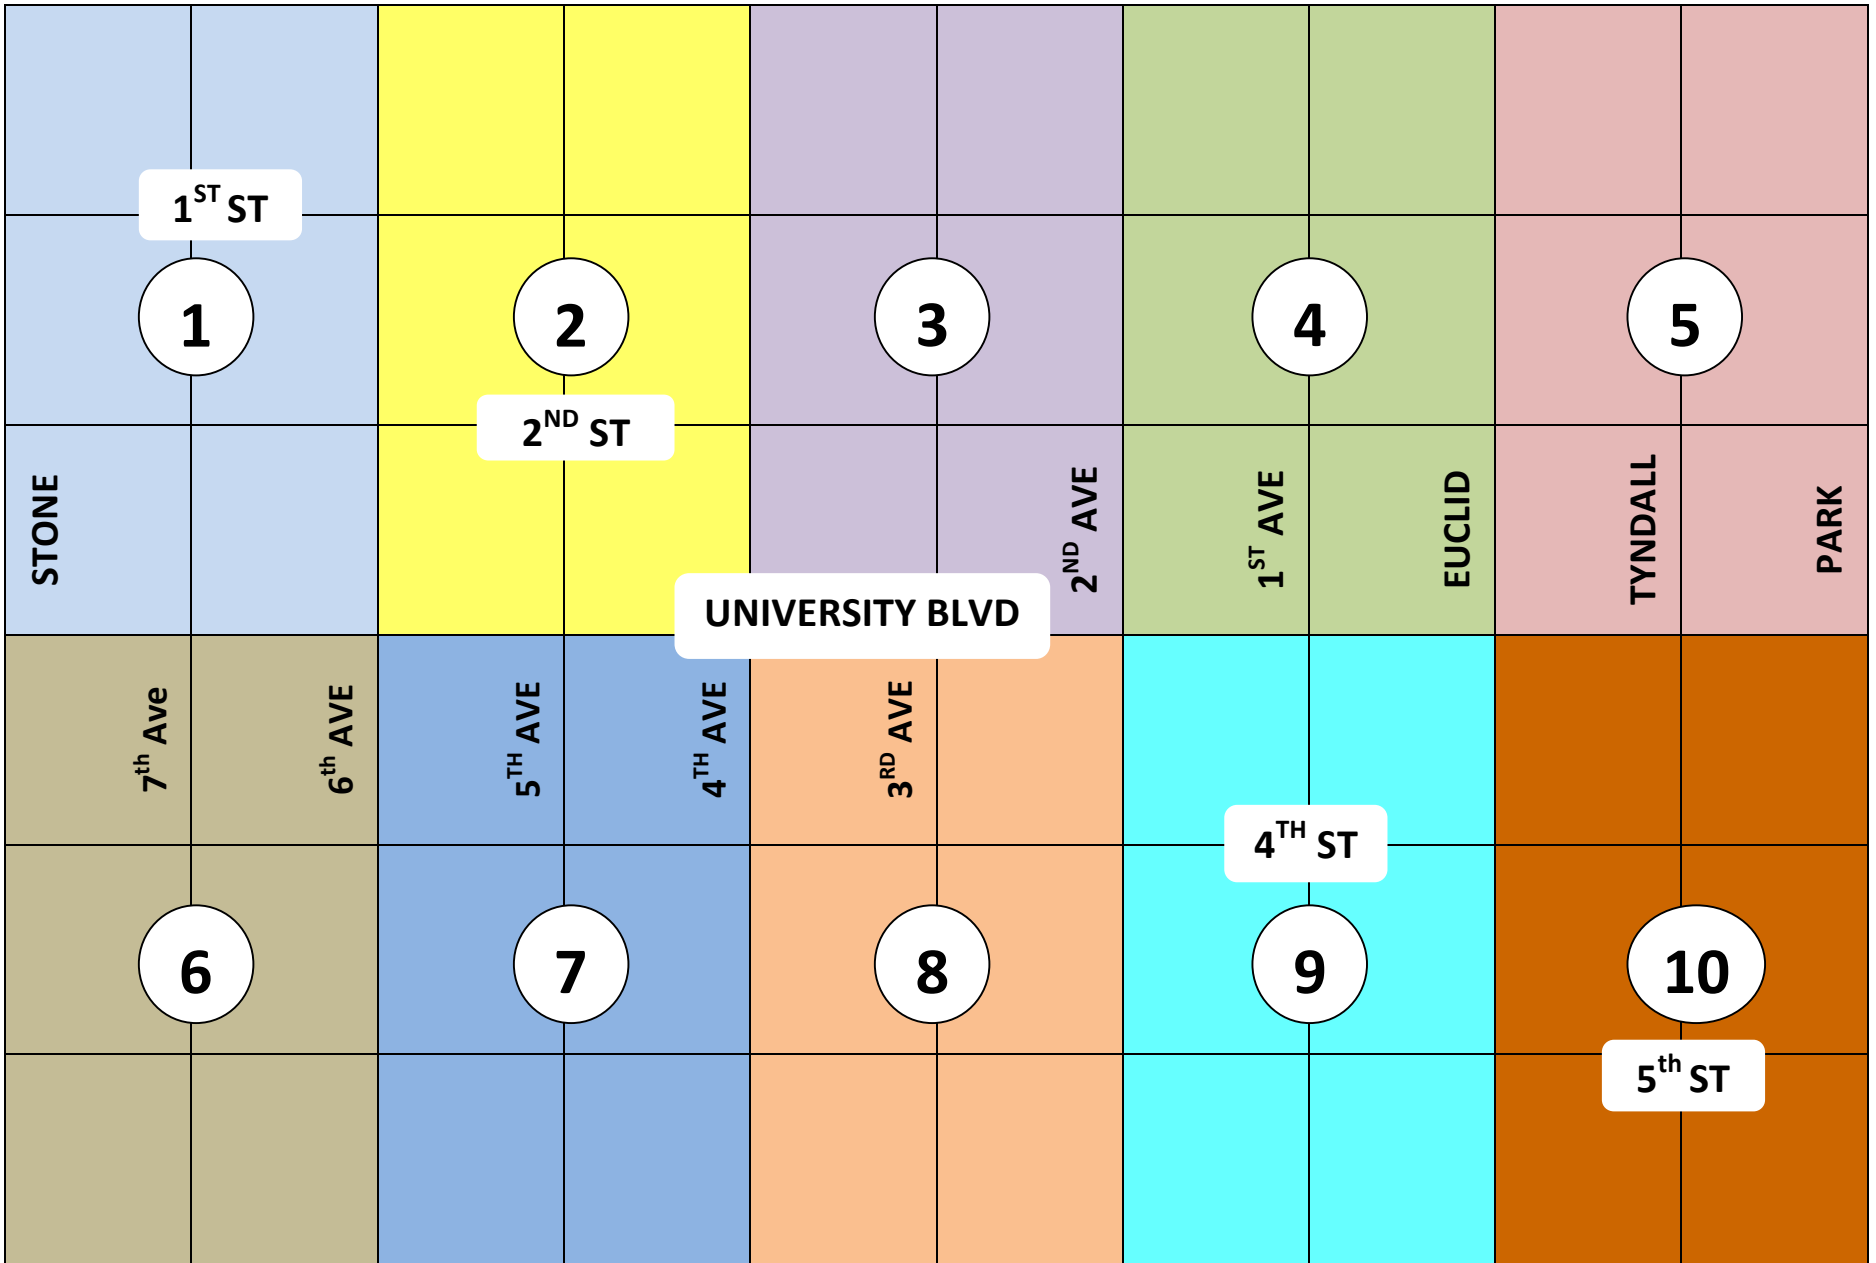

West University Neighborhood Association  
Area Representative Map

SPEEDWAY

6<sup>TH</sup> STREET